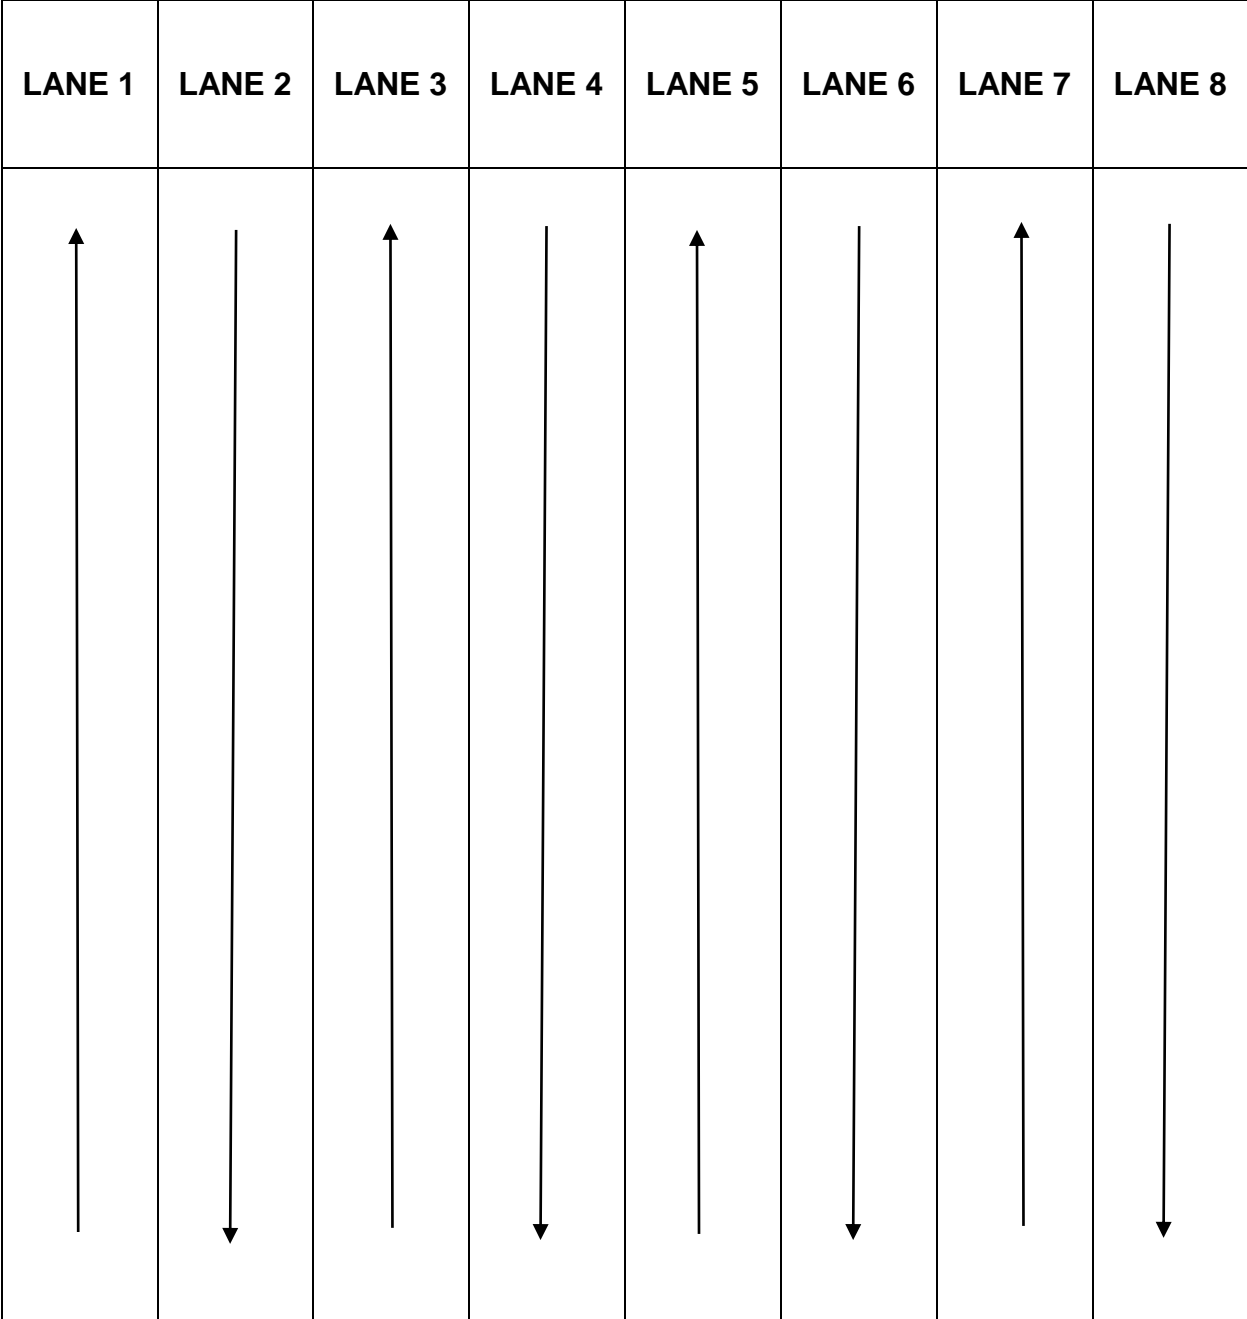

LOCKER ROOMS

LONG
COURSE
START

SHORT
COURSE
START

SWIM EXIT